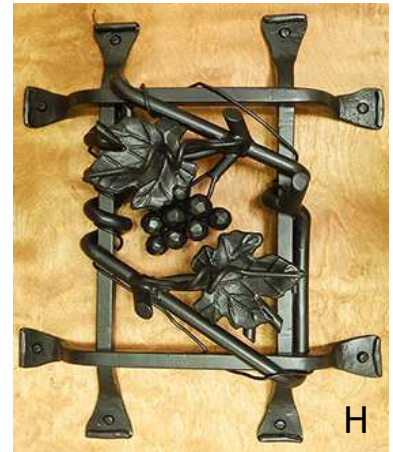

Pulls / Handles (Extra Large) Page 2

Ring Pulls / Ring Knockers Page 8

Knockers / Latches Page 9

Clavos / Decorative Nails Page 10

Hinge Straps / Dummy Straps Page 11

Hinge Straps / Faux Hinge Buttes Page 12

speakeasy grilles

A. Square Bar Fancy Twist Grille \$206.00

Item No	Width	Height	Hole CTC	Projection
GR001	11.5"	15.5"	-1"	2.25"

B. Flat Bar Fish Tail Grille \$184.00

Item No	Width	Height	Hole CTC	Projection
GR003	10"	12"	-1.5"	1.5"