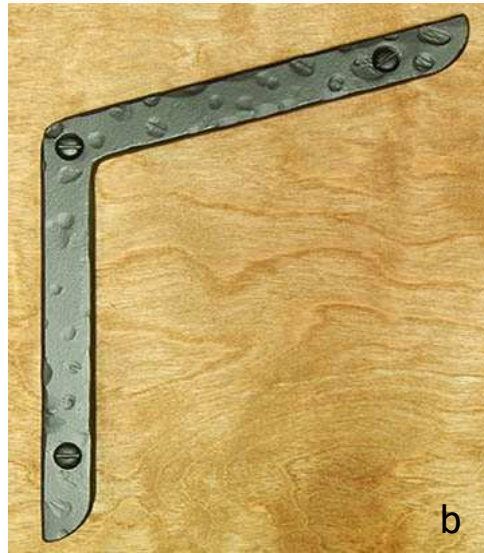

Corner Straps / T-Strap

a. Corner Bracket / "L" Strap				$38.00
Item No	Width	Height	Material	Projection
ST027	6"	6"	.75" wide	.375"

c. T Bracket / T Strap				$38.00
Item No	Width	Height	Material	Projection
ST031	6"	6"	.75" wide	.375"

b. Angle Bracket / Angled "L" Strap				$38.00
Item No	Width	Height	Material	Projection
ST029	6"	6"	.75" wide	.375"

d. Arch Strap				$43.00
Item No	Width	Height	Material	Projection
ST025	17"	3"	.75" wide	.375"