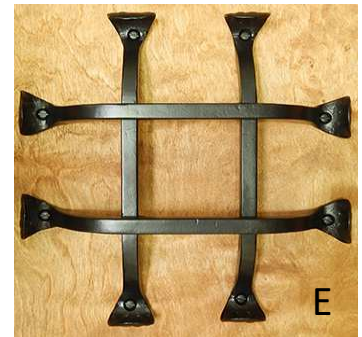

Pulls / Handles (Extra Large) Page 2

Ring Pulls / Ring Knockers Page 8

Knockers / Latches Page 9

Clavos / Decorative Nails Page 10

Hinge Straps / Dummy Straps Page 11

Hinge Straps / Faux Hinge Buttes Page 12

speakeasy grilles

A. Square Bar Fancy Twist Grille \$206.00

Item No	Width	Height	Hole CTC	Projection
GR001	11.5"	15.5"	-1"	2.25"

B. Flat Bar Fish Tail Grille \$184.00

Item No	Width	Height	Hole CTC	Projection
GR003	10"	12"	-1.5"	1.5"

C. Vertical Twist Bar Grille \$242.00

Item No	Width	Height	Hole CTC	Projection
GR005	12"	15"	-1"	1.5"

D. Square Bar Flat Tail Grille \$142.00

Item No	Width	Height	Hole CTC	Projection
GR009	10"	10"	-1"	2"

E. Square Bar Fish Tail Grille \$150.00

Item No	Width	Height	Hole CTC	Projection
GR011	10"	10"	-1.5"	2"

F. Speakeasy 3 piece Latch Set \$64.00

Item No	Width	Height	Hole CTC	Projection
LA005	1.5"	5.5"	n/a	1"