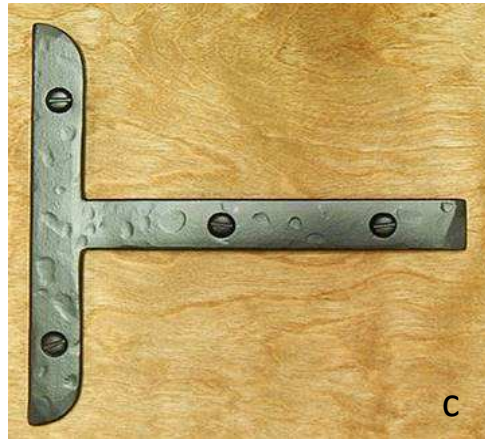

Corner Straps / T-Strap

a. Corner Bracket / "L" Strap				$38.00
Item No	Width	Height	Material	Projection
ST027	6"	6"	.75" wide	.375"

c. T Bracket / T Strap				$38.00
Item No	Width	Height	Material	Projection
ST031	6"	6"	.75" wide	.375"

b. Angle Bracket / Angled "L" Strap				$38.00
Item No	Width	Height	Material	Projection
ST029	6"	6"	.75" wide	.375"

d. Arch Strap				$43.00
Item No	Width	Height	Material	Projection
ST025	17"	3"	.75" wide	.375"