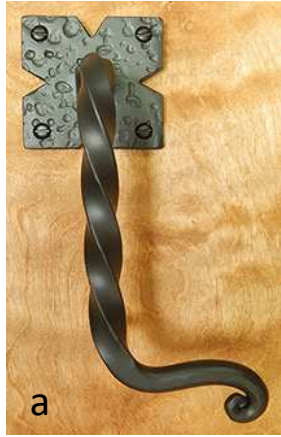

pull handles