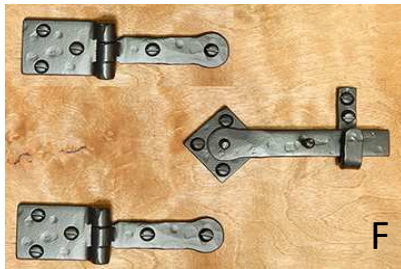

Pulls / Handles (Extra Large) Page 2

Ring Pulls / Ring Knockers Page 8

Knockers / Latches Page 9

Clavos / Decorative Nails Page 10

Hinge Straps / Dummy Straps Page 11

Hinge Straps / Faux Hinge Buttes Page 12

speakeasy grilles

A. Square Bar Fancy Twist Grille \$206.00

Item No	Width	Height	Hole CTC	Projection
GR001	11.5"	15.5"	-1"	2.25"

B. Flat Bar Fish Tail Grille \$184.00

Item No	Width	Height	Hole CTC	Projection
GR003	10"	12"	-1.5"	1.5"