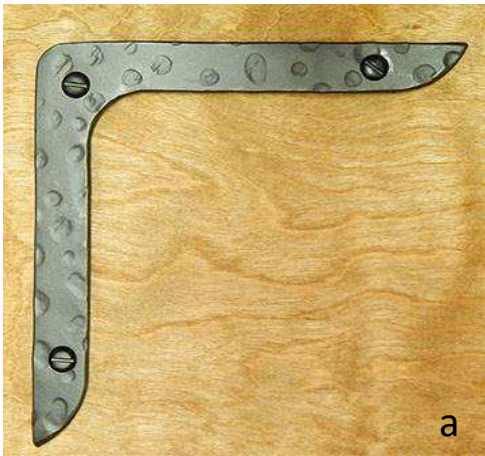

Corner Straps / T-Strap

a. Corner Bracket / "L" Strap				$38.00
Item No	Width	Height	Material	Projection
ST027	6"	6"	.75" wide	.375"

c. T Bracket / T Strap				$38.00
Item No	Width	Height	Material	Projection
ST031	6"	6"	.75" wide	.375"

b. Angle Bracket / Angled "L" Strap				$38.00
Item No	Width	Height	Material	Projection
ST029	6"	6"	.75" wide	.375"

d. Arch Strap				$43.00
Item No	Width	Height	Material	Projection
ST025	17"	3"	.75" wide	.375"