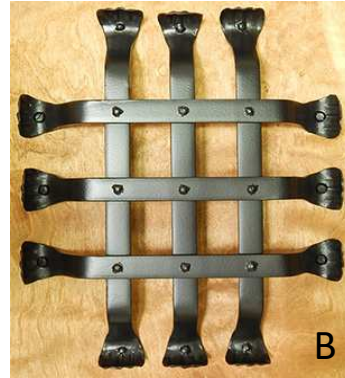

Pulls / Handles (Extra Large) Page 2

Ring Pulls / Ring Knockers Page 8

Knockers / Latches Page 9

Clavos / Decorative Nails Page 10

Hinge Straps / Dummy Straps Page 11

Hinge Straps / Faux Hinge Buttes Page 12

speakeasy grilles

A. Square Bar Fancy Twist Grille \$206.00

Item No	Width	Height	Hole CTC	Projection
GR001	11.5"	15.5"	-1"	2.25"

B. Flat Bar Fish Tail Grille \$184.00

Item No	Width	Height	Hole CTC	Projection
GR003	10"	12"	-1.5"	1.5"