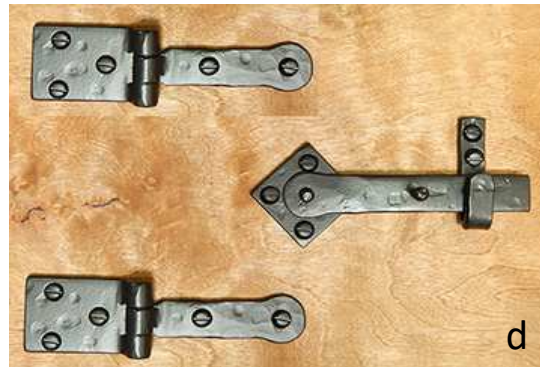

a. Bell Back Knocker $102.00

Item No	Width	Height	C to C	Projection
KN001	3.5"	6"	N/A	1.25"

b. Grapevine Knocker $120.00

Item No	Width	Height	C to C	Projection
KN003	4"	6"	N/A	1.5"

c. Palm Tree Knocker $80.00

Item No	Width	Height	C to C	Projection
KN017	3.5"	6"	N/A	1.5"

d. Speakeasy Door Hinge & Latch Set $64.00

Item No	Width	Length	C to C	Projection
LA005	1.5"	11"	N/A	1.25"

e. Scorpion Bar Latch $94.00

Item No	Width	Length	C to C	Projection
LA001	2.5"	8"	N/A	2.75"

f. Square Bolt Slider Latch $103.00

Item No	Width	Length	C to C	Projection
LA003	3.5"	10.5"	N/A	1.25"