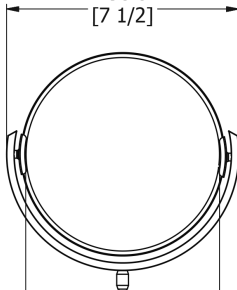

SAMUEL HEATH

Product Number: L107

Description: Plain / magnifying (x5) mirror with adjustable height

Finishes Available

Chrome Plate

Polished Nickel

Antique Gold

Satin Nickel
(US15)

Polished Brass

Specification Drawing

Ø141.1
[5 9/16]

190.6
[7 1/2]

Ø159.00
[6 1/4]

13.3
[1/2]

214.1
[8 7/16]

172.7
[6 13/16]