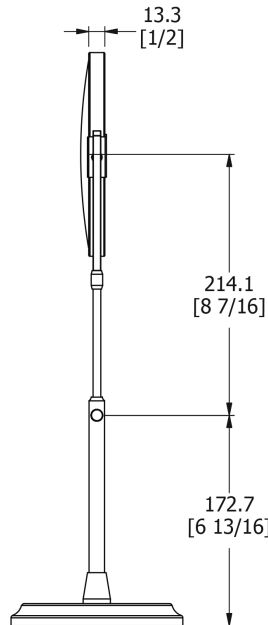

SAMUEL HEATH

Product Number: L107

Description: Plain / magnifying (x5) mirror with adjustable height

Finishes Available

Chrome Plate

Polished Nickel

Antique Gold

Satin Nickel
(US15)

Polished Brass

Specification Drawing

Ø141.1
[5 9/16]

190.6
[7 1/2]

Ø159.00
[6 1/4]

13.3
[1/2]

214.1
[8 7/16]

172.7
[6 13/16]