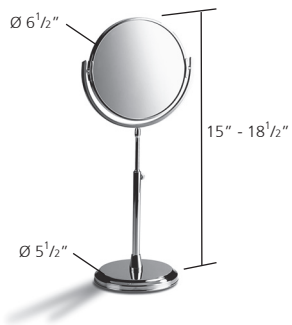

## L107

Mirror plain/magnifying (x5) adjustable height

Finishes: Polished Brass, Chrome Plated, Antique Gold

UK and Worldwide Customer Service Team:  
+44 (0)121 766 4200  
[www.samuel-heath.co.uk](http://www.samuel-heath.co.uk)