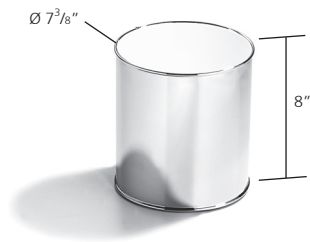

## L10 Bathroom bin

Finishes: Polished Brass, Chrome Plated, Polished Nickel,  
Satin Nickel, Antique Gold, Matt Black

UK and Worldwide Customer Service Team:  
+44 (0)121 766 4200  
[www.samuel-heath.co.uk](http://www.samuel-heath.co.uk)