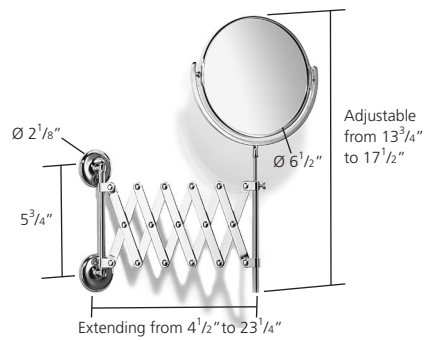

L1108

Extending mirror plain/magnifying (x5)

Finishes:

Polished Brass, Chrome, Polished Nickel, Satin Nickel, Antique Gold

UK and Worldwide Customer Service Team:
+44 (0)121 766 4200
www.samuel-heath.co.uk