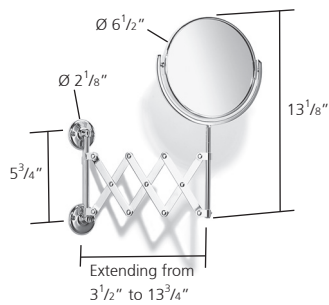

## L110

Extending mirror plain/magnifying (x5)

Finishes: Polished Brass, Chrome Plated, Polished Nickel,  
Antique Gold

UK and Worldwide Customer Service Team:  
+44 (0)121 766 4200  
[www.samuel-heath.co.uk](http://www.samuel-heath.co.uk)