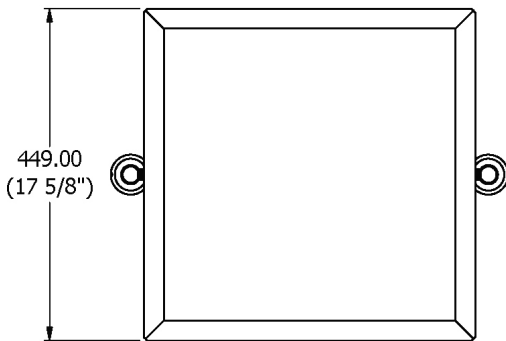

SAMUEL HEATH

Product Number: L1143

Description: Tilting mirror, 17 11/16" H x 17 11/16" W

Finishes Available

Chrome Plate

Polished Nickel

Satin Nickel
(US15)

Specification Drawing