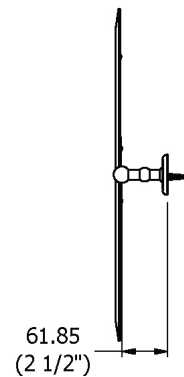

SAMUEL HEATH

Product Number: L1143

Description: Tilting mirror, 17 11/16" H x 17 11/16" W

Finishes Available

Chrome Plate

Polished Nickel

Satin Nickel
(US15)

Specification Drawing