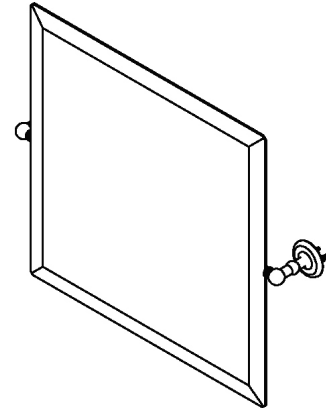

SAMUEL HEATH

Product Number: L1143

Description: Tilting mirror, 17 11/16" H x 17 11/16" W

Finishes Available

Chrome Plate

Polished Nickel

Satin Nickel
(US15)

Specification Drawing