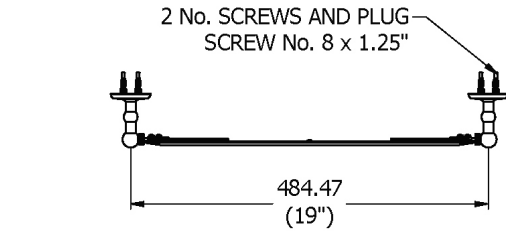

SAMUEL HEATH

Product Number: L1143

Description: Tilting mirror, 17 11/16" H x 17 11/16" W

Finishes Available

Chrome Plate

Polished Nickel

Satin Nickel
(US15)

Specification Drawing