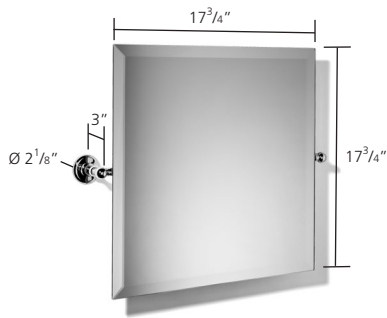

## L1143 Tilting mirror

Finishes:

Chrome, Polished Nickel, Satin Nickel

UK and Worldwide Customer Service Team:  
+44 (0)121 766 4200  
[www.samuel-heath.co.uk](http://www.samuel-heath.co.uk)

USA Customer Service Team:  
[www.samuel-heath.com](http://www.samuel-heath.com)