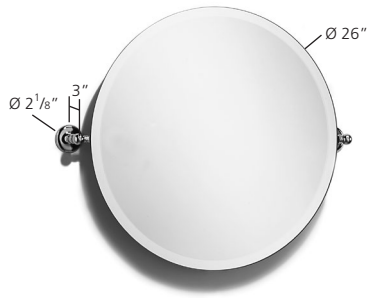

L1145-XL Tilting mirror

Finishes: Chrome, Polished Nickel, Satin Nickel, Antique Gold

UK and Worldwide Customer Service Team:
+44 (0)121 766 4200
www.samuel-heath.co.uk

USA Customer Service Team:
www.samuel-heath.com