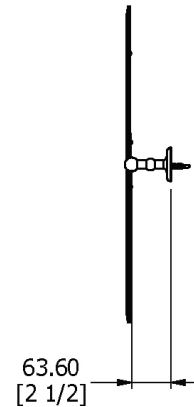

SAMUEL HEATH

Product Number: L1145

Description: Tilting mirror, 20" Ø

Finishes Available

Specification Drawing

UK Customer Service

Leopold Street
Birmingham
B12 0UJ
Tel: +44 121 766 4200
Email: info@samuel-heath.com