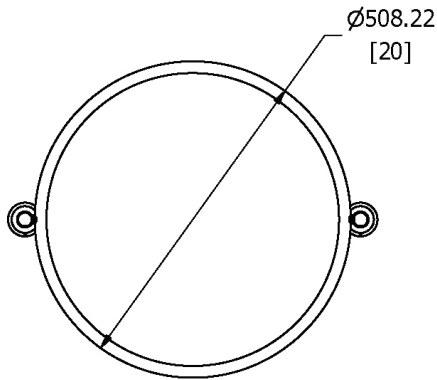

SAMUEL HEATH

Product Number: L1145

Description: Tilting mirror, 20" Ø

Finishes Available

Specification Drawing

UK Customer Service

Leopold Street
Birmingham
B12 0UJ
Tel: +44 121 766 4200
Email: info@samuel-heath.com