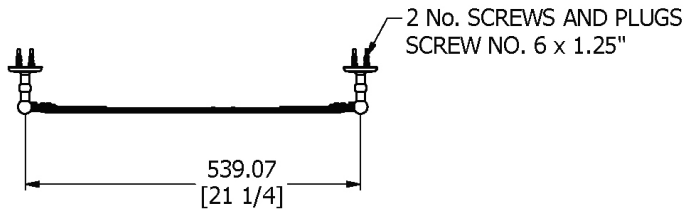

SAMUEL HEATH

Product Number: L1145

Description: Tilting mirror, 20" Ø

Finishes Available

Specification Drawing

UK Customer Service

Leopold Street
Birmingham
B12 0UJ
Tel: +44 121 766 4200
Email: info@samuel-heath.com