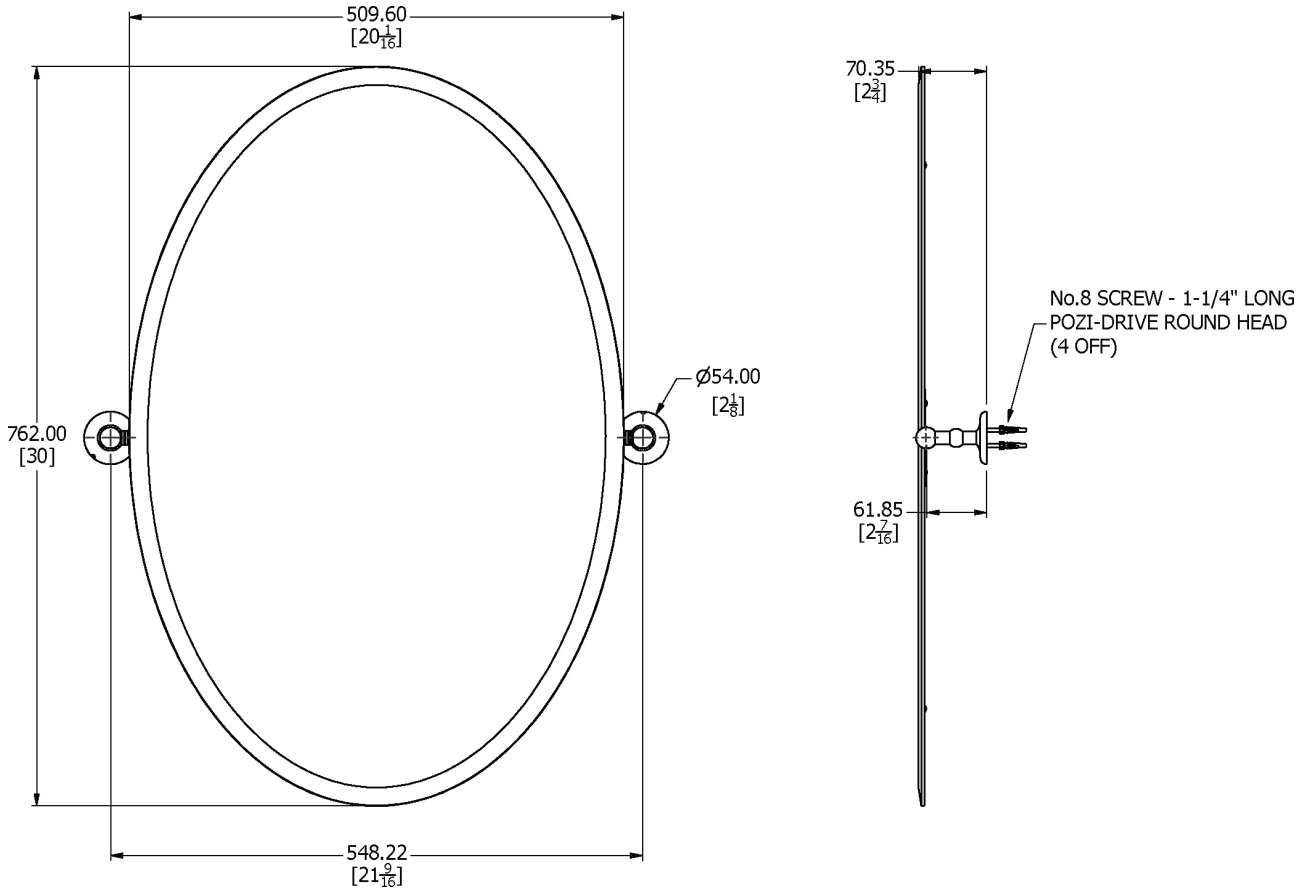

Specification Drawing

UK Customer Service
Leopold Street
Birmingham
B12 0UJ
Tel: +44 121 766 4200
Email: info@samuel-heath.com

US Customer Service
Federal I.D. No. 58-1504682
Email: usa@samuel-heath.com

Specification Enquiries
Design Centre Chelsea Harbour
1st Floor, North Dome, London
SW10 0XE
Tel: 020 7352 0249
Email: showroom@samuel-heath.com

1-06/12/2018