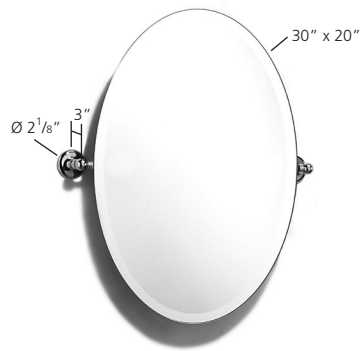

## L1146-XL Tilting mirror

Finishes:

Chrome, Polished Nickel, Satin Nickel, Antique Gold

UK and Worldwide Customer Service Team:  
+44 (0)121 766 4200  
[www.samuel-heath.co.uk](http://www.samuel-heath.co.uk)