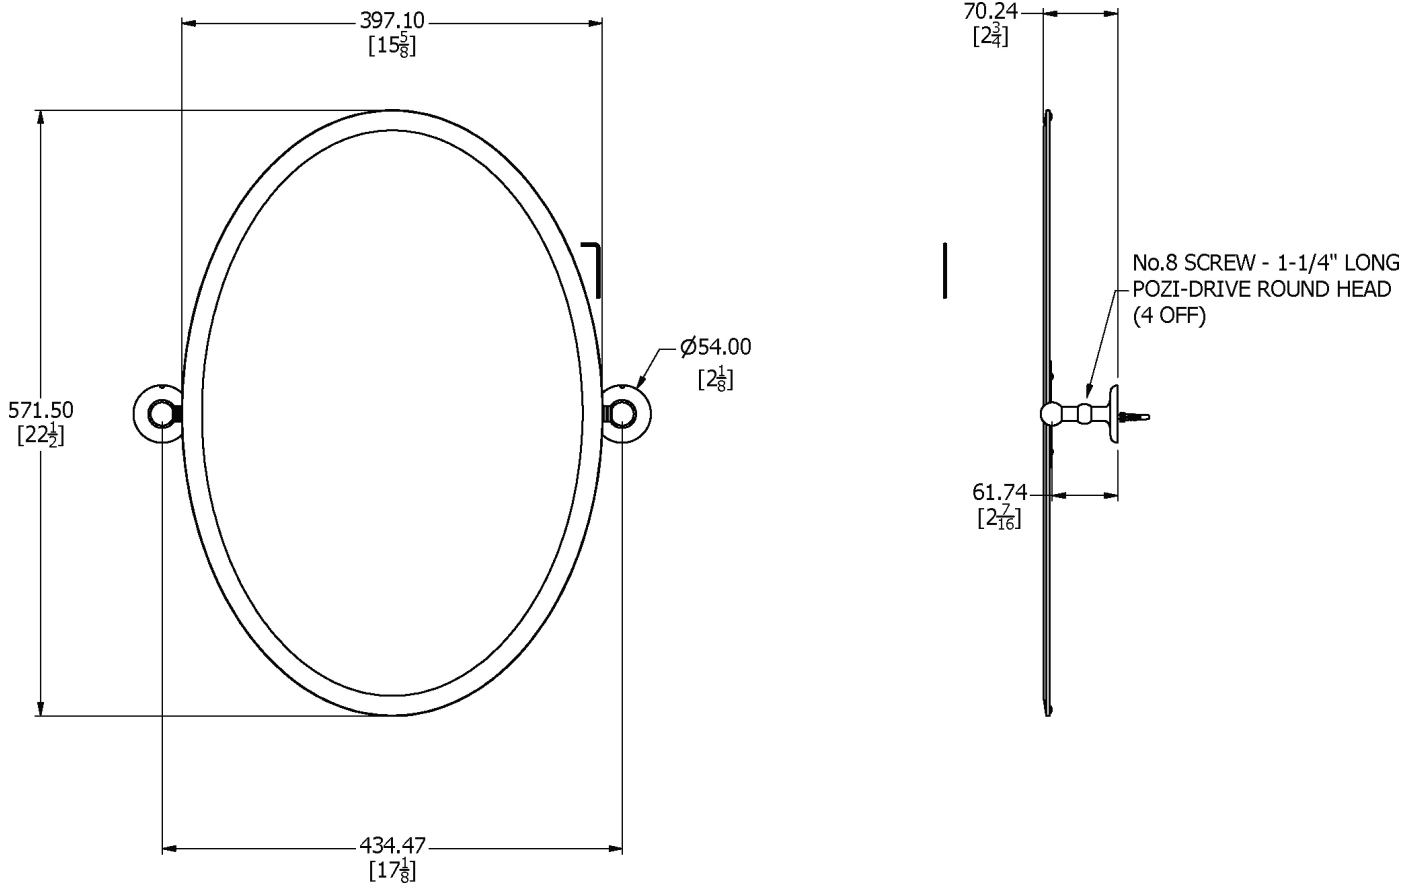

SAMUEL HEATH

Product Number: L1146

Description: Tilting mirror, 22 1/2" H x 15 5/8" W

Finishes Available

Specification Drawing

UK Customer Service
Leopold Street
Birmingham
B12 0UJ
Tel: +44 121 766 4200
Email: info@samuel-heath.com