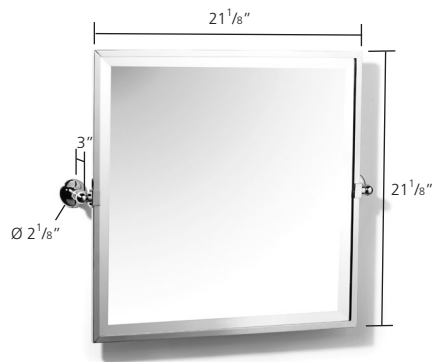

L1149

Framed bevelled tilting mirror

Finishes:

Chrome, Polished Nickel, Satin Nickel

UK and Worldwide Customer Service Team:
+44 (0)121 766 4200
www.samuel-heath.co.uk

USA Customer Service Team:
www.samuel-heath.com