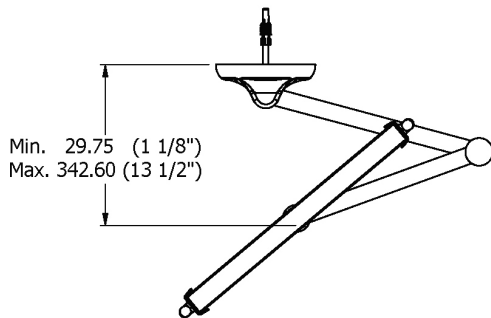

SAMUEL HEATH

Product Number: L115

Description: Plain / magnifying (x3) pivotal mirror

Finishes Available

Chrome Plate

Polished Nickel

Antique Gold

Satin Nickel
(US15)

Polished Brass

Specification Drawing

UK Customer Service

Leopold Street
Birmingham
B12 0UJ
Tel: +44 121 766 4200
Email: info@samuel-heath.com

US Customer Service

Federal I.D. No. 58-1504682
Email: usa@samuel-heath.com