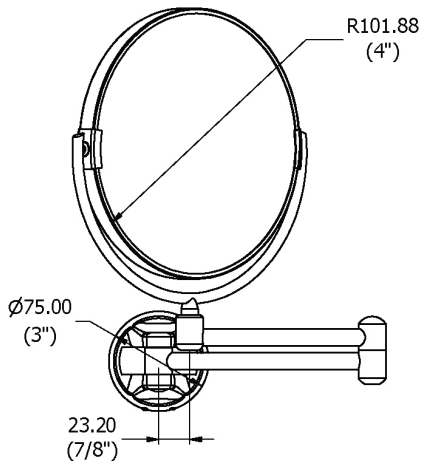

SAMUEL HEATH

Product Number: L115

Description: Plain / magnifying (x3) pivotal mirror

Finishes Available

Chrome Plate

Polished Nickel

Antique Gold

Satin Nickel
(US15)

Polished Brass

Specification Drawing

UK Customer Service

Leopold Street
Birmingham
B12 0UJ
Tel: +44 121 766 4200
Email: info@samuel-heath.com

US Customer Service

Federal I.D. No. 58-1504682
Email: usa@samuel-heath.com