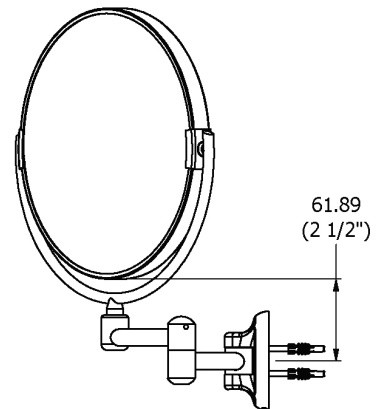

SAMUEL HEATH

Product Number: L115

Description: Plain / magnifying (x3) pivotal mirror

Finishes Available

Chrome Plate

Polished Nickel

Antique Gold

Satin Nickel
(US15)

Polished Brass

Specification Drawing

UK Customer Service

Leopold Street
Birmingham
B12 0UJ
Tel: +44 121 766 4200
Email: info@samuel-heath.com

US Customer Service

Federal I.D. No. 58-1504682
Email: usa@samuel-heath.com