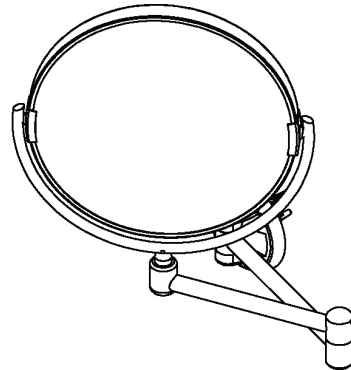

Specification Drawing

UK Customer Service

Leopold Street
Birmingham
B12 0UJ
Tel: +44 121 766 4200
Email: info@samuel-heath.com

US Customer Service

Federal I.D. No. 58-1504682
Email: usa@samuel-heath.com

Specification Enquiries

Design Centre Chelsea Harbour
1st Floor, North Dome, London
SW10 0XE
Tel: 020 7352 0249
Email: showroom@samuel-heath.com

1-06/12/2018