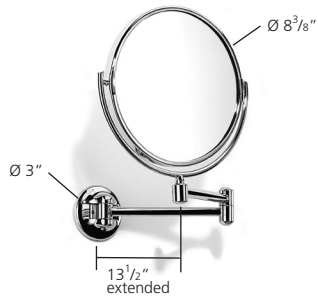

L115

Pivotal mirror, plain/magnifying (x3)

Finishes:

Polished Brass, Chrome, Polished Nickel, Satin Nickel, Antique Gold

UK and Worldwide Customer Service Team:
+44 (0)121 766 4200
www.samuel-heath.co.uk

USA Customer Service Team:
www.samuel-heath.com