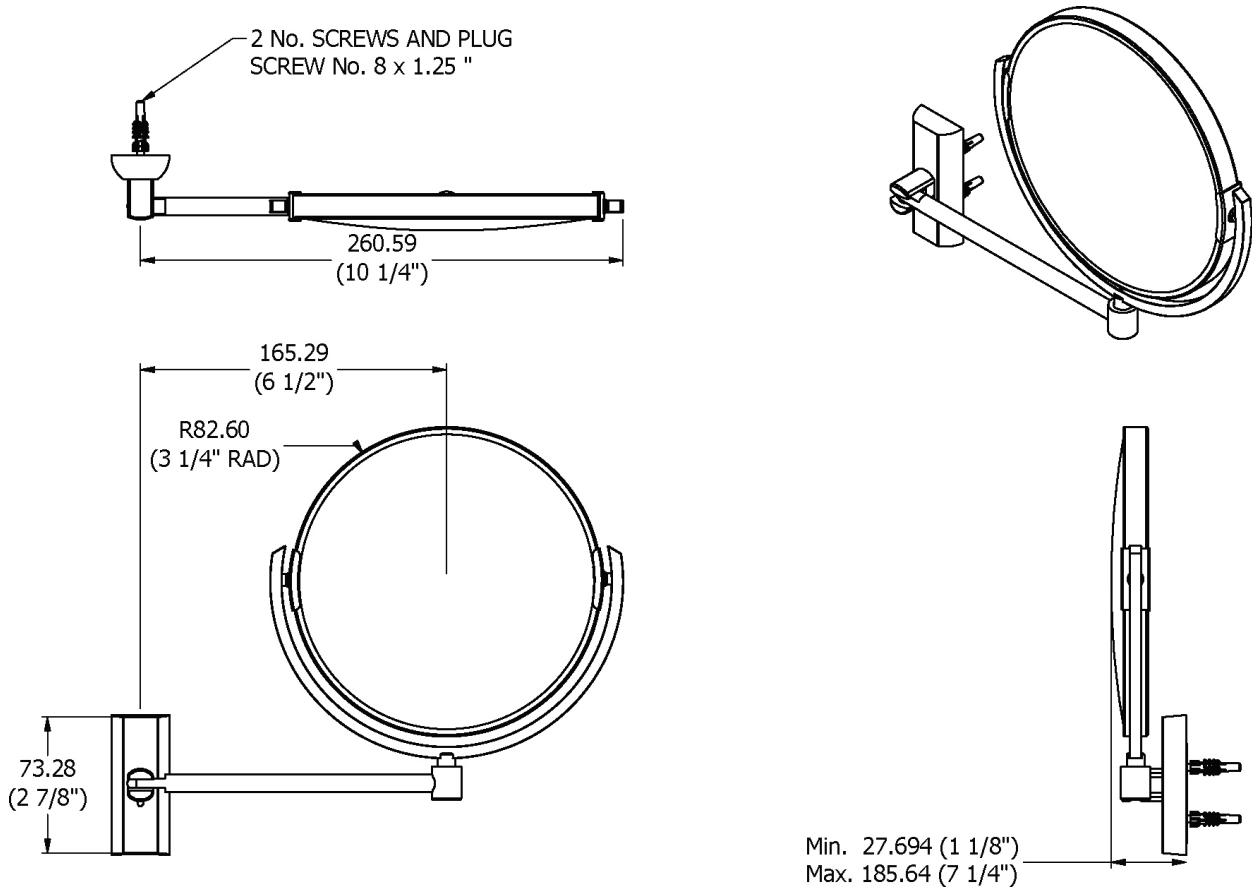

# SAMUEL HEATH

**Product Number:** L118

**Description:** Plain / magnifying (x5) pivotal mirror

## Specification Drawing