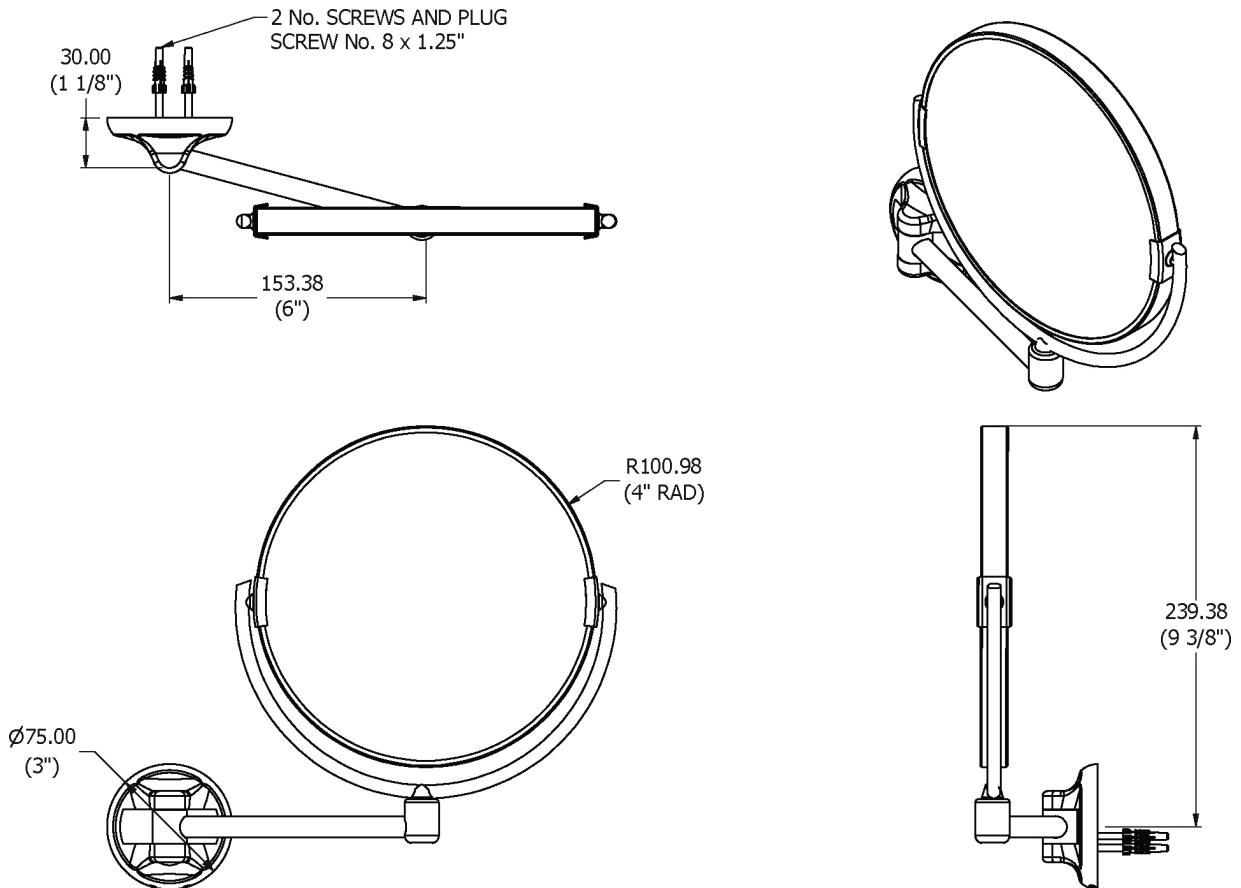

# SAMUEL HEATH

**Product Number:** L119

**Description:** Plain / magnifying (x3) pivotal mirror

## Specification Drawing