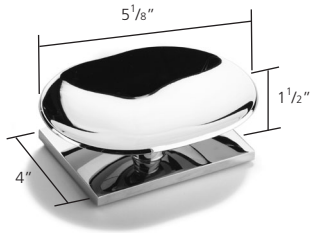

## L140 Soap holder

Finishes: Polished Brass, Chrome, Polished Nickel, Satin Nickel, Antique Gold, Matt Black

UK and Worldwide Customer Service Team:  
+44 (0)121 766 4200  
[www.samuel-heath.co.uk](http://www.samuel-heath.co.uk)