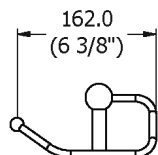

SAMUEL HEATH

Product Number: L228

Description: Paper holder

Finishes Available

Chrome Plate

Polished Nickel

Non Lacquered
Brass

Antique Gold

Satin Nickel
(US15)

Polished Brass

Specification Drawing

UK Customer Service

Leopold Street
Birmingham
B12 0UJ
Tel: +44 121 766 4200
Email: info@samuel-heath.com

US Customer Service

Federal I.D. No. 58-1504682
Email: usa@samuel-heath.com