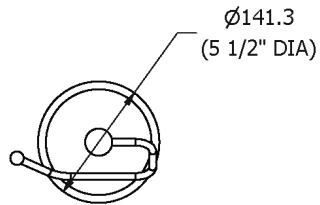

SAMUEL HEATH

Product Number: L228

Description: Paper holder

Finishes Available

Chrome Plate

Polished Nickel

Non Lacquered
Brass

Antique Gold

Satin Nickel
(US15)

Polished Brass

Specification Drawing

UK Customer Service

Leopold Street
Birmingham
B12 0UJ
Tel: +44 121 766 4200
Email: info@samuel-heath.com

US Customer Service

Federal I.D. No. 58-1504682
Email: usa@samuel-heath.com