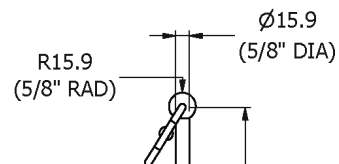

SAMUEL HEATH

Product Number: L228

Description: Paper holder

Finishes Available

Chrome Plate

Polished Nickel

Non Lacquered
Brass

Antique Gold

Satin Nickel
(US15)

Polished Brass

Specification Drawing

UK Customer Service

Leopold Street
Birmingham
B12 0UJ
Tel: +44 121 766 4200
Email: info@samuel-heath.com

US Customer Service

Federal I.D. No. 58-1504682
Email: usa@samuel-heath.com