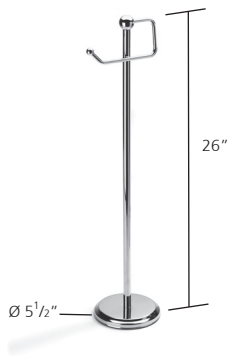

L228 Paper holder

Finishes: Polished Brass, Chrome Plated, Satin Nickel,
Antique Gold

UK and Worldwide Customer Service Team:
+44 (0)121 766 4200
www.samuel-heath.co.uk

USA Customer Service Team:
www.samuel-heath.com