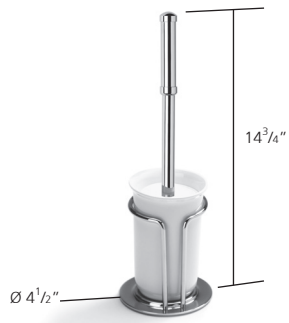

## L40 Toilet brush

Ceramic container

Finishes: Polished Brass, Chrome Plated, Polished Nickel,  
Satin Nickel, Antique Gold

UK and Worldwide Customer Service Team:  
+44 (0)121 766 4200  
[www.samuel-heath.co.uk](http://www.samuel-heath.co.uk)