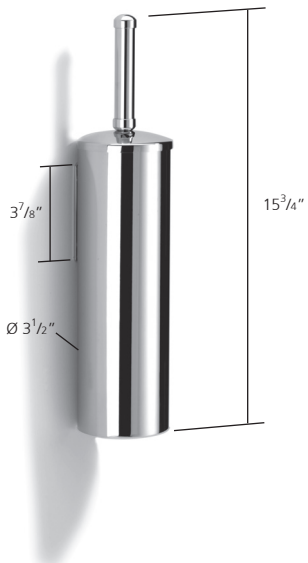

L42

Wall mounted toilet brush

Finishes: Chrome Plated, Polished Nickel, Satin Nickel

UK and Worldwide Customer Service Team:
+44 (0)121 766 4200
www.samuel-heath.co.uk

USA Customer Service Team:
www.samuel-heath.com