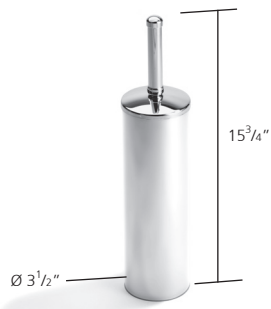

L44 Toilet brush

Metal container

Finishes: Polished Brass, Chrome Plated, Polished Nickel,
Satin Nickel, Antique Gold

UK and Worldwide Customer Service Team:
+44 (0)121 766 4200
www.samuel-heath.co.uk

USA Customer Service Team:
www.samuel-heath.com