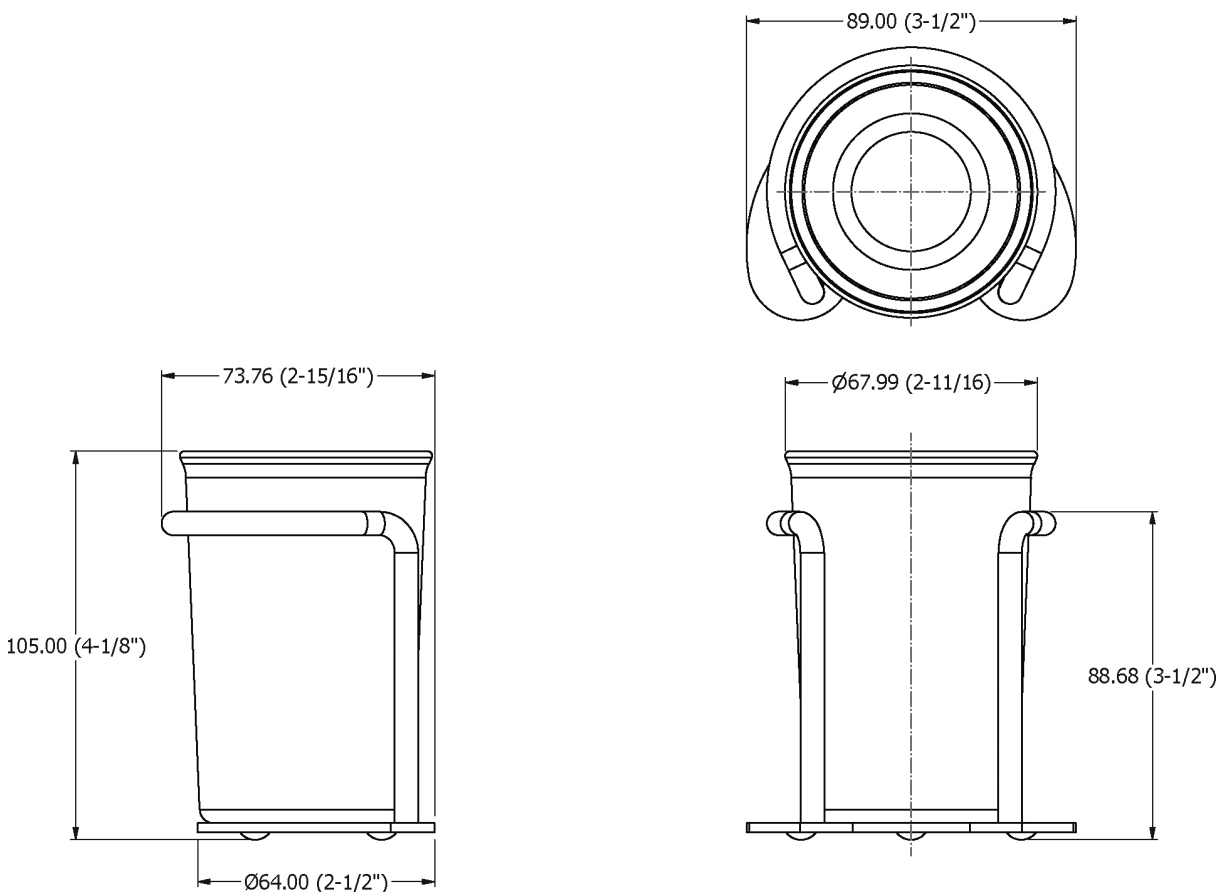

Specification Drawing

UK Customer Service

Leopold Street
Birmingham
B12 0UJ
Tel: +44 121 766 4200
Email: info@samuel-heath.com

US Customer Service

Federal I.D. No. 58-1504682
Email: usa@samuel-heath.com

Specification Enquiries

Design Centre Chelsea Harbour
1st Floor, North Dome, London
SW10 0XE
Tel: 020 7352 0249
Email: showroom@samuel-heath.com

1-06/12/2018