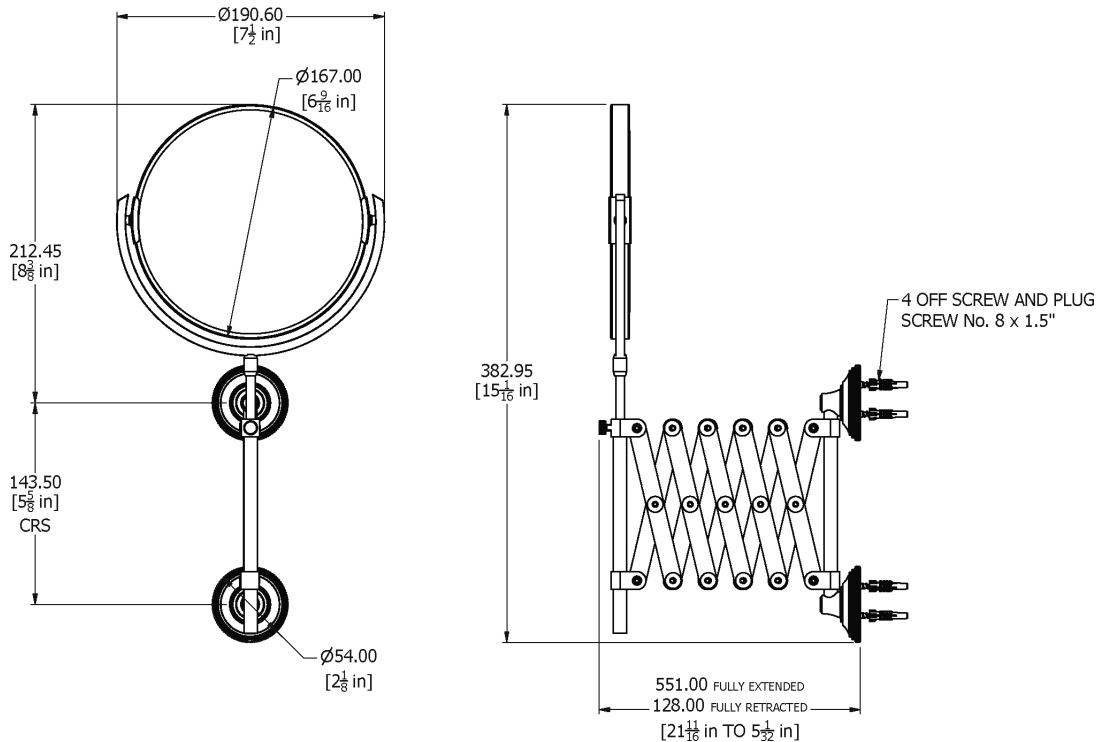

SAMUEL HEATH

Product Number: L6708

Description: Extending mirror, plain / magnifying (x5)

Finishes Available

Chrome Plate

Polished Nickel

Non Lacquered
Brass

Antique Gold

Satin Nickel
(US15)

City Bronze

Country Bronze

Brushed Gold
Gloss

Brushed Gold Matt

Brushed Gold
Unlacquered

Specification Drawing

UK Customer Service