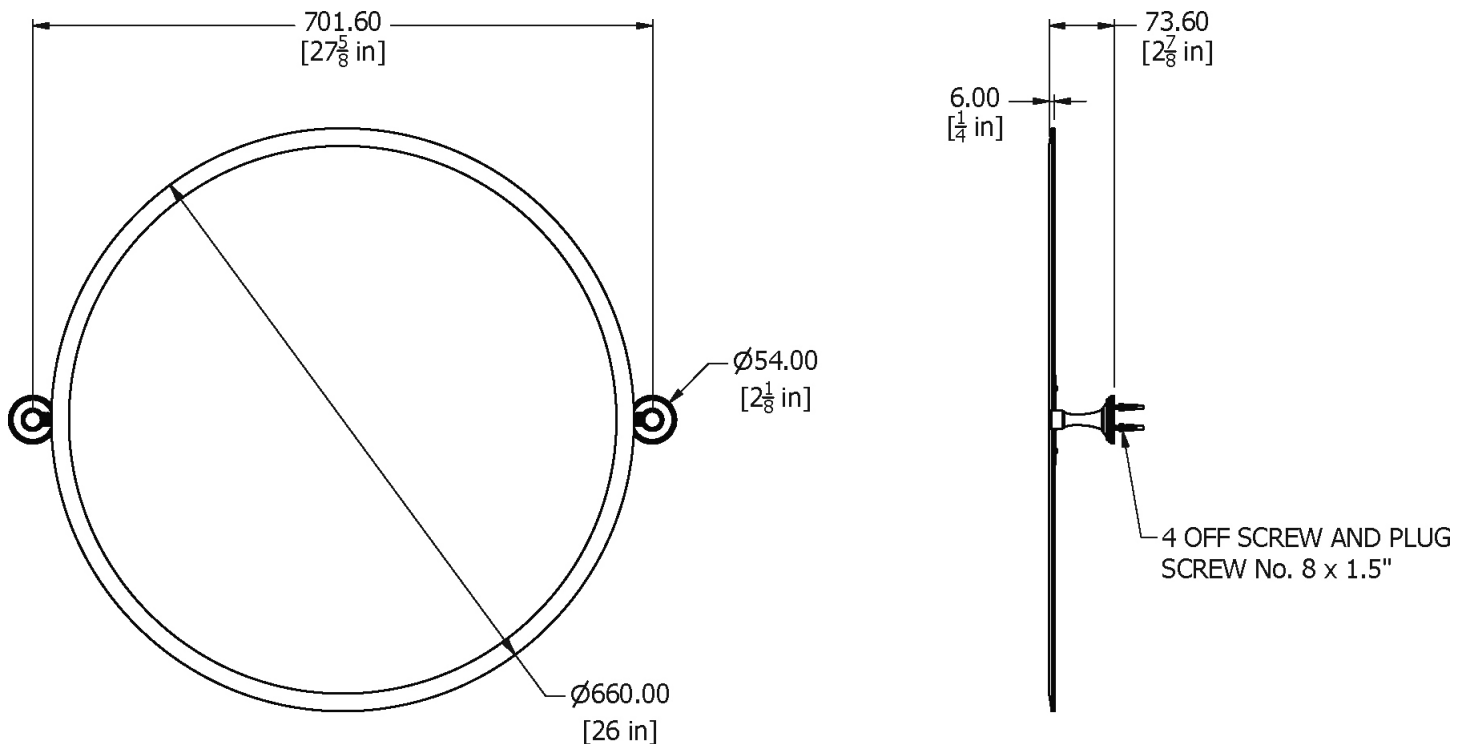

Specification Drawing

UK Customer Service

Leopold Street
Birmingham
B12 0UJ
Tel: +44 121 766 4200
Email: info@samuel-heath.com

US Customer Service

Federal I.D. No. 58-1504682
Email: usa@samuel-heath.com

Specification Enquiries

Design Centre Chelsea Harbour
1st Floor, North Dome, London
SW10 0XE
Tel: 020 7352 0249
Email: showroom@samuel-heath.com

1-06/12/2018