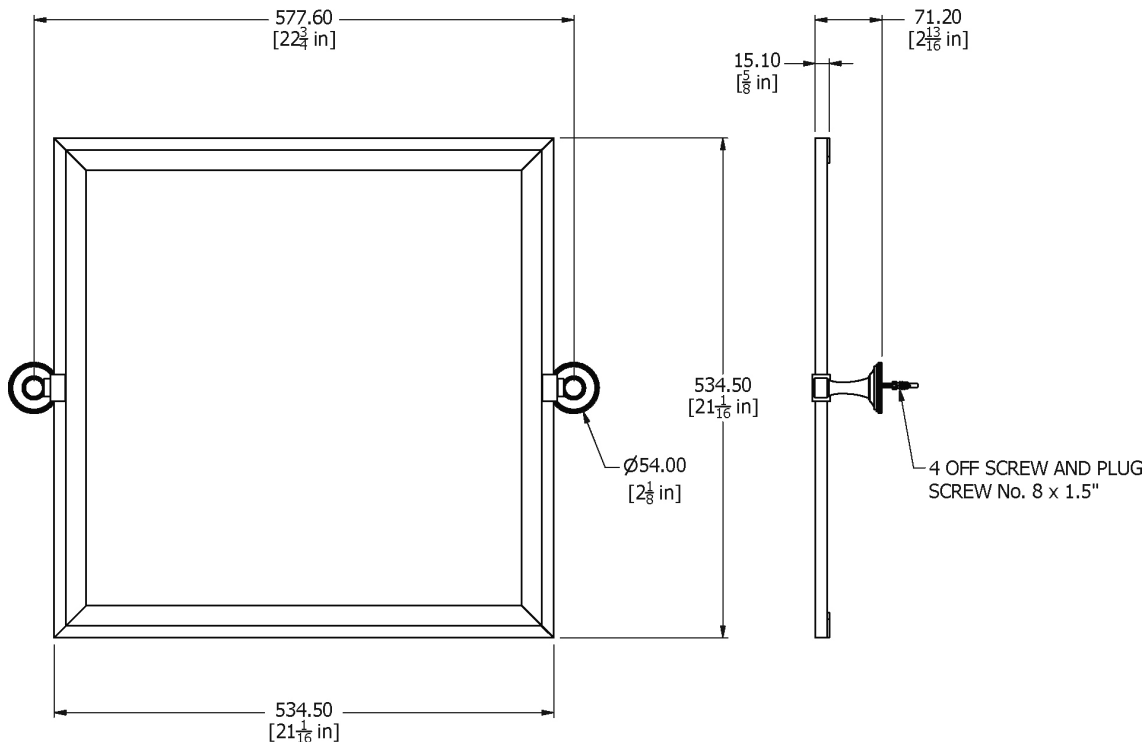

Specification Drawing

UK Customer Service

Leopold Street
Birmingham
B12 0UJ
Tel: +44 121 766 4200
Email: info@samuel-heath.com

US Customer Service

Federal I.D. No. 58-1504682
Email: usa@samuel-heath.com

Specification Enquiries

Design Centre Chelsea Harbour
1st Floor, North Dome, London
SW10 0XE
Tel: 020 7352 0249
Email: showroom@samuel-heath.com

1-06/12/2018