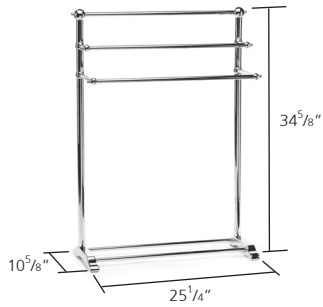

L908 Towel stand

Finishes: Polished Brass, Chrome Plated, Polished Nickel,
Satin Nickel, Antique Gold

UK and Worldwide Customer Service Team:
+44 (0)121 766 4200
www.samuel-heath.co.uk

USA Customer Service Team:
www.samuel-heath.com