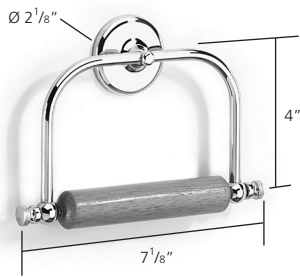

## N1020 Paper holder

Finishes:

Chrome, Polished Nickel, Satin Nickel

UK and Worldwide Customer Service Team:  
+44 (0)121 766 4200  
[www.samuel-heath.co.uk](http://www.samuel-heath.co.uk)

USA Customer Service Team:  
[www.samuel-heath.com](http://www.samuel-heath.com)