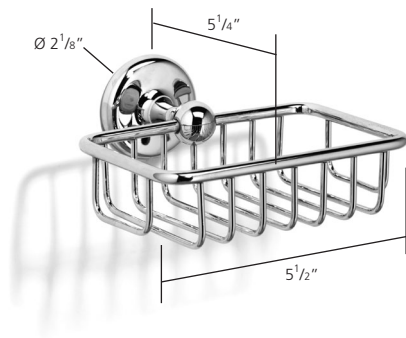

N1030
Soap basket

Finishes:

Polished Brass, Chrome, Polished Nickel, Satin Nickel, Antique Gold

UK and Worldwide Customer Service Team:
+44 (0)121 766 4200
www.samuel-heath.co.uk

USA Customer Service Team:
www.samuel-heath.com