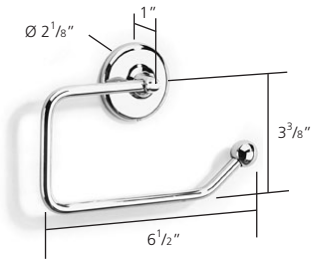

N1037 Paper holder

Finishes:

Polished Brass, Chrome, Polished Nickel, Satin Nickel, Antique Gold

UK and Worldwide Customer Service Team:
+44 (0)121 766 4200
www.samuel-heath.co.uk

USA Customer Service Team:
www.samuel-heath.com