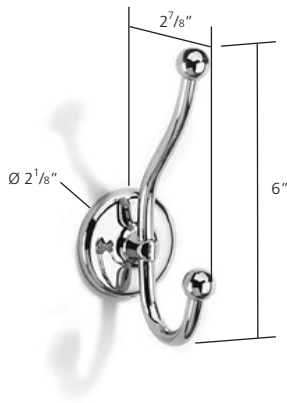

## N1039

Double robe hook

Finishes:

Polished Brass, Chrome, Polished Nickel, Satin Nickel, Antique Gold

UK and Worldwide Customer Service Team:  
+44 (0)121 766 4200  
[www.samuel-heath.co.uk](http://www.samuel-heath.co.uk)