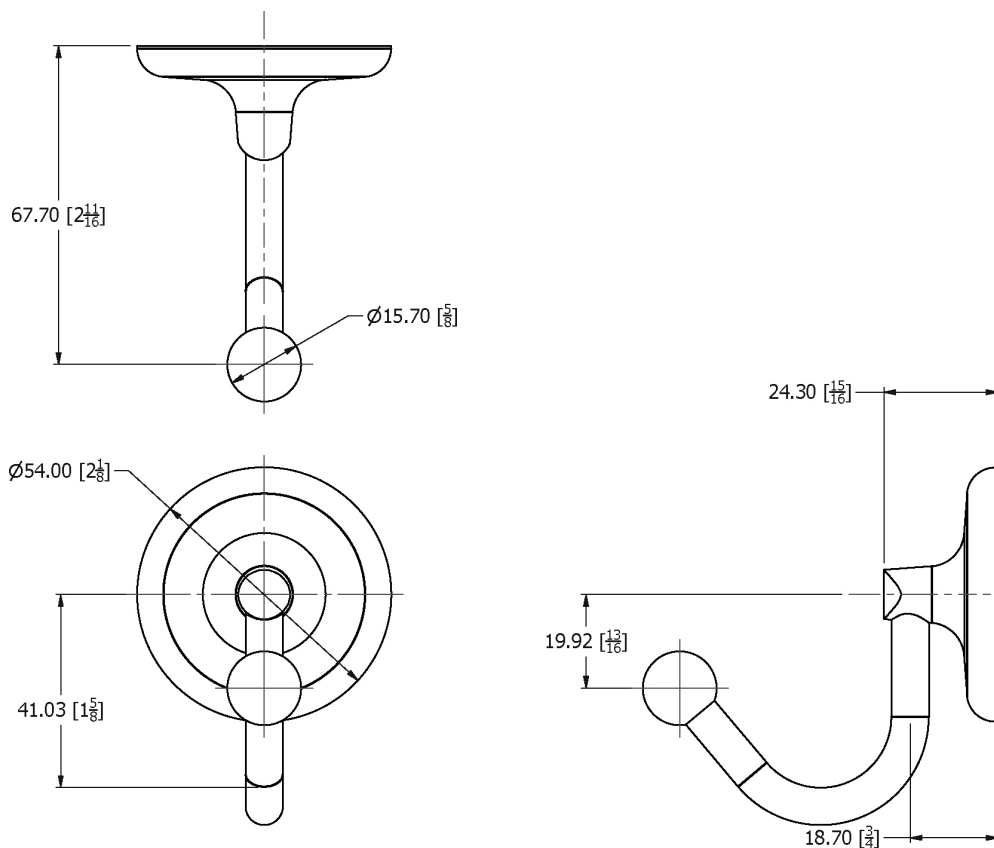

# SAMUEL HEATH

Product Number: N1048

Description: Hook

## Specification Drawing