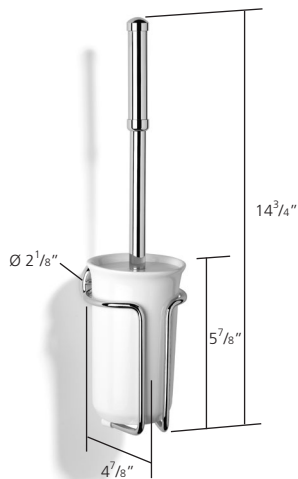

N1049

Wall mounted toilet brush

Finishes:

Polished Brass, Chrome, Polished Nickel, Satin Nickel, Antique Gold

UK and Worldwide Customer Service Team:
+44 (0)121 766 4200
www.samuel-heath.co.uk

USA Customer Service Team:
www.samuel-heath.com