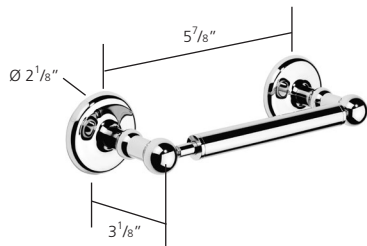

## N1052 Paper holder

Finishes:

Polished Brass, Chrome, Polished Nickel, Satin Nickel, Antique Gold

UK and Worldwide Customer Service Team:  
+44 (0)121 766 4200  
[www.samuel-heath.co.uk](http://www.samuel-heath.co.uk)