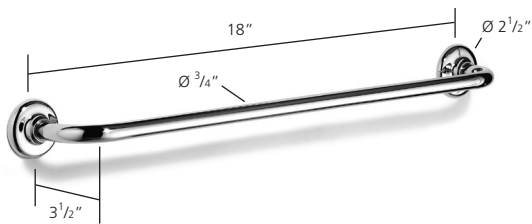

N1055 Towel rail

Finishes:

Polished Brass, Chrome, Polished Nickel, Satin Nickel, Antique Gold

UK and Worldwide Customer Service Team:
+44 (0)121 766 4200
www.samuel-heath.co.uk

USA Customer Service Team:
www.samuel-heath.com