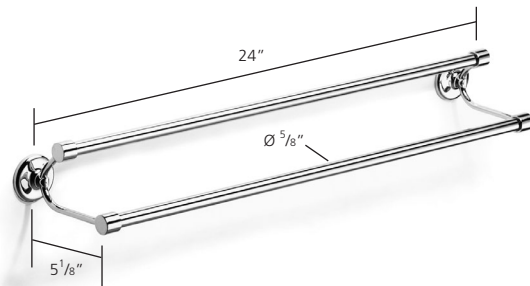

N1301 Double towel rail

Finishes: Polished Brass, Chrome, Polished Nickel, Satin Nickel, Antique Gold

UK and Worldwide Customer Service Team:
+44 (0)121 766 4200
www.samuel-heath.co.uk

USA Customer Service Team:
www.samuel-heath.com