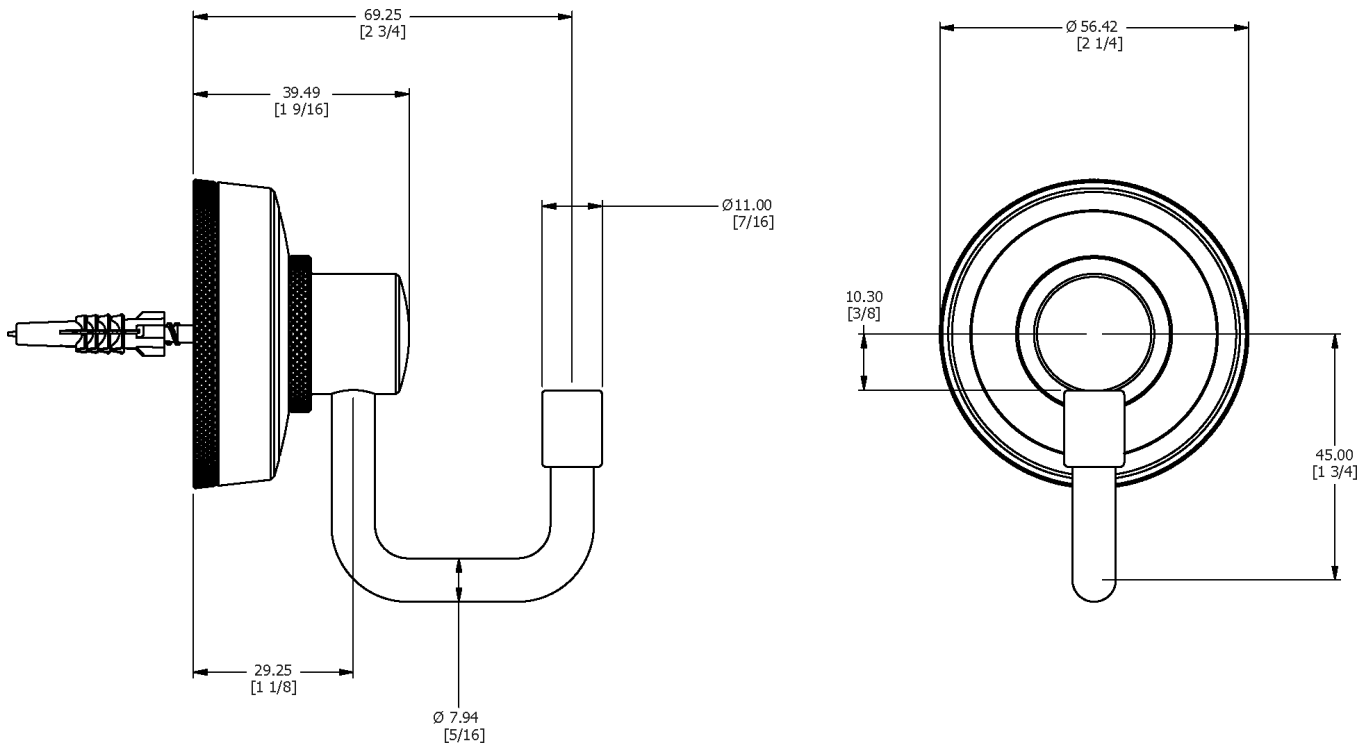

SAMUEL HEATH

Product Number: N1432-CP

Description: Hook

Finishes Available

Specification Drawing

UK Customer Service

Leopold Street
Birmingham
B12 0UJ
Tel: +44 121 766 4200
Email: info@samuel-heath.com

US Customer Service

Federal I.D. No. 58-1504682
Email: usa@samuel-heath.com

Specification Enquiries

Design Centre Chelsea Harbour
1st Floor, North Dome, London
SW10 0XE
Tel: 020 7352 0249
Email: showroom@samuel-heath.com