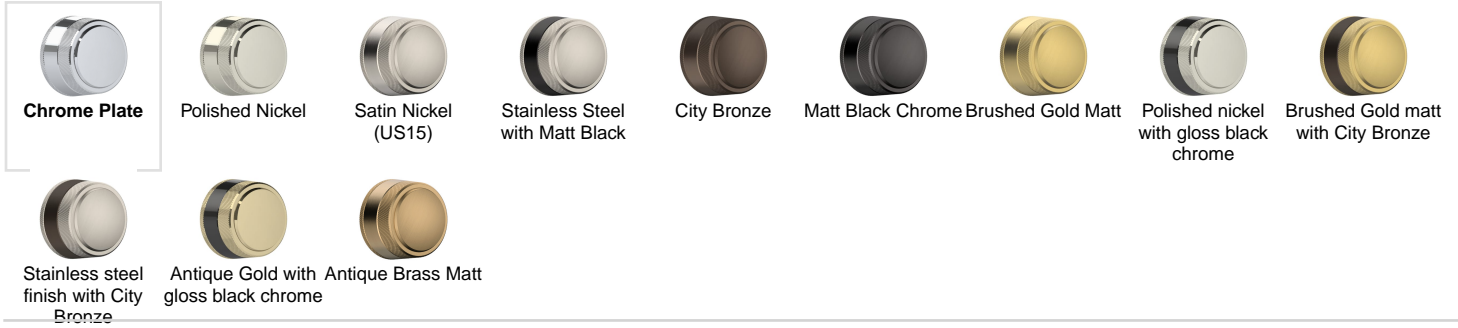

SAMUEL HEATH

Product Number: N1432-CP

Description: Hook

Finishes Available

Specification Drawing

UK Customer Service

Leopold Street
Birmingham
B12 0UJ
Tel: +44 121 766 4200
Email: info@samuel-heath.com

US Customer Service