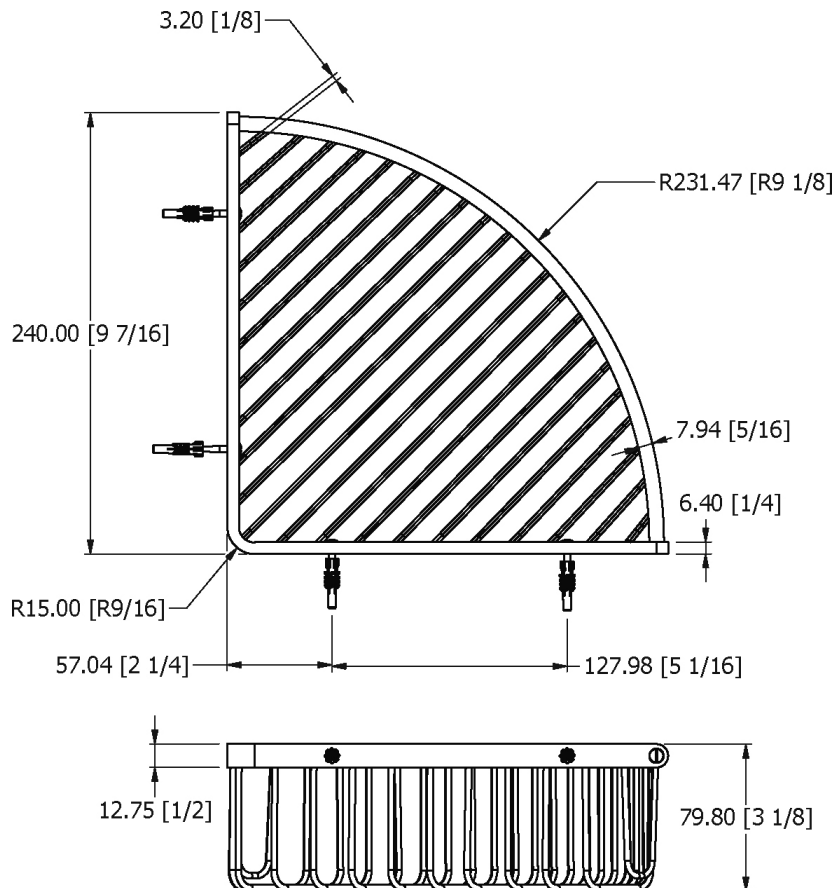

SAMUEL HEATH

Product Number: N151-GXL

Description: Corner shower basket with visible fix, 9 7/16" W x 3 1/8" D

Finishes Available

Chrome Plate

Polished Nickel

Antique Gold

Satin Nickel
(US15)

Polished Brass

Specification Drawing

UK Customer Service

Leopold Street
Birmingham
B12 0UJ
Tel: +44 121 766 4200
Email: info@samuel-heath.com

US Customer Service

Federal I.D. No. 58-1504682
Email: usa@samuel-heath.com

Specification Enquiries

Design Centre Chelsea Harbour
1st Floor, North Dome, London
SW10 0XE
Tel: 020 7352 0249
Email: showroom@samuel-heath.com