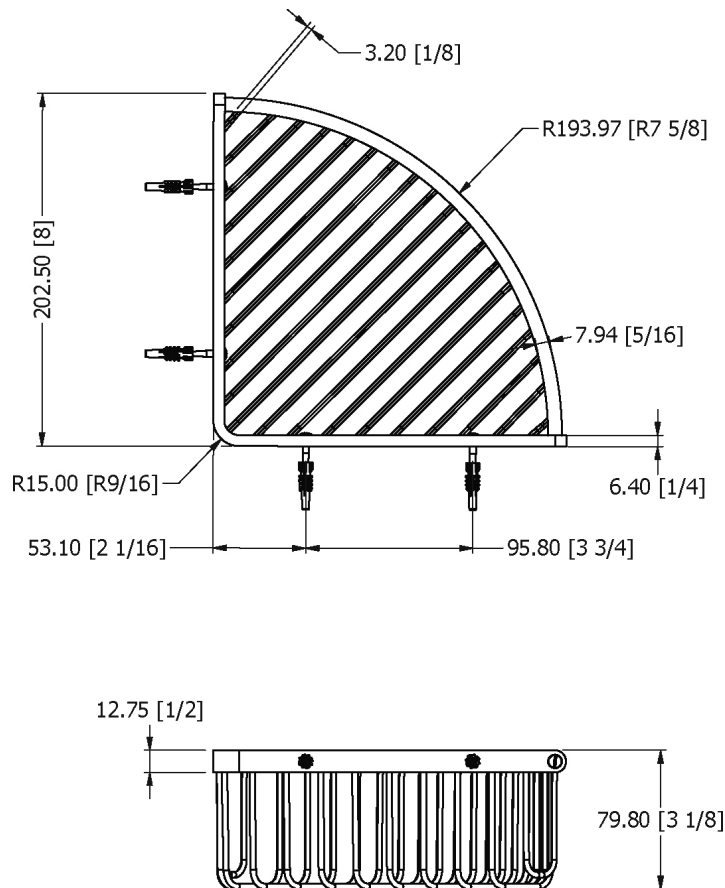

SAMUEL HEATH

Product Number: N151-XL

Description: Corner shower basket with visible fix, 8" W x 3 1/8" D

Finishes Available

Specification Drawing

UK Customer Service
Leopold Street
Birmingham
B12 0UJ
Tel: +44 121 766 4200
Email: info@samuel-heath.com

US Customer Service
Federal I.D. No. 58-1504682
Email: usa@samuel-heath.com

Specification Enquiries
Design Centre Chelsea Harbour
1st Floor, North Dome, London
SW10 0XE
Tel: 020 7352 0249
Email: showroom@samuel-heath.com