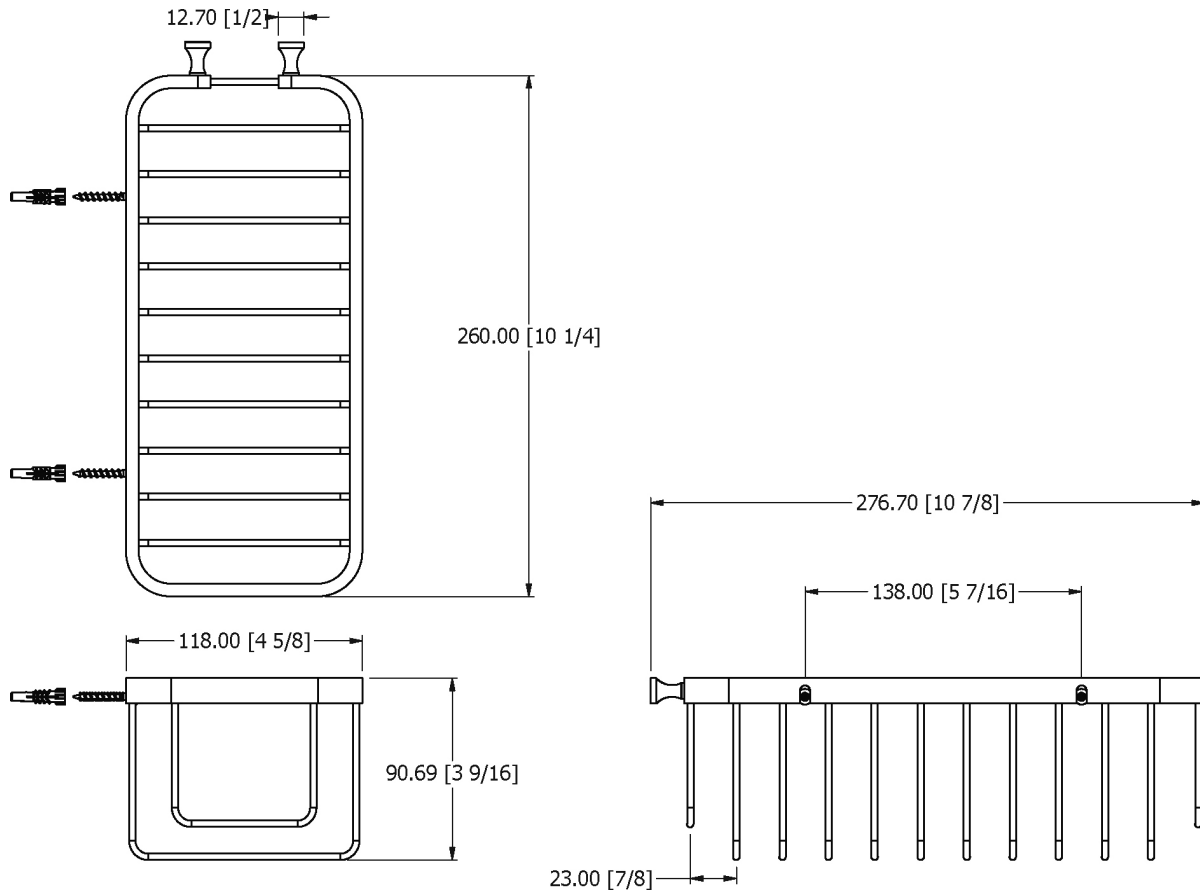

# SAMUEL HEATH

**Product Number:** N152

**Description:** Rectangular shower basket with concealed fix

## Specification Drawing