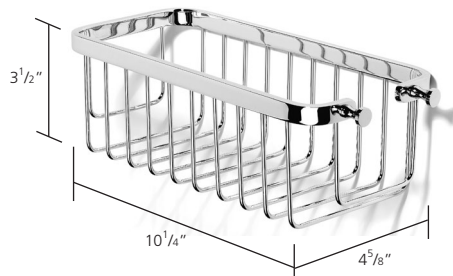

## N152 Shower basket

Finishes: Chrome, Polished Nickel  
Concealed fix

UK and Worldwide Customer Service Team:  
+44 (0)121 766 4200  
[www.samuel-heath.co.uk](http://www.samuel-heath.co.uk)

USA Customer Service Team:  
[www.samuel-heath.com](http://www.samuel-heath.com)