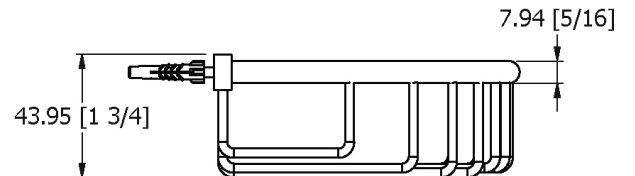

SAMUEL HEATH

Product Number: N153

Description: Shower basket with visible fix, 8 3/8" W x 1 3/4" D

Finishes Available

Chrome Plate

Polished Nickel

Satin Nickel
(US15)

Specification Drawing