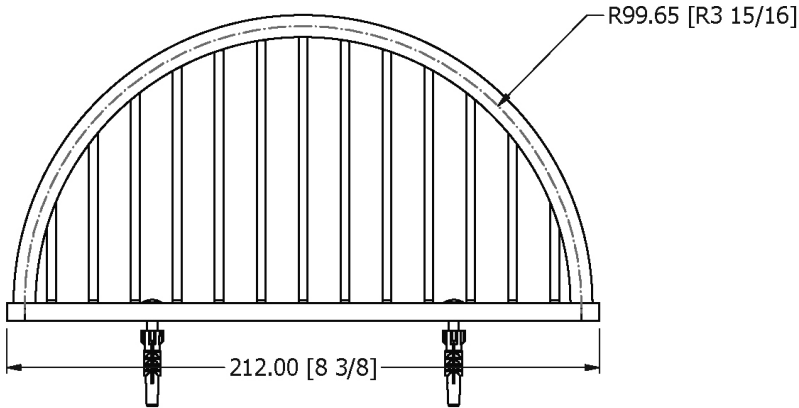

SAMUEL HEATH

Product Number: N153

Description: Shower basket with visible fix, 8 3/8" W x 1 3/4" D

Finishes Available

Chrome Plate

Polished Nickel

Satin Nickel
(US15)

Specification Drawing