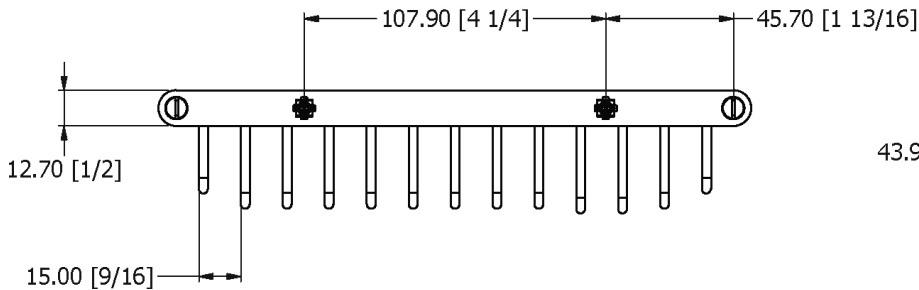

SAMUEL HEATH

Product Number: N153

Description: Shower basket with visible fix, 8 3/8" W x 1 3/4" D

Finishes Available

Chrome Plate

Polished Nickel

Satin Nickel
(US15)

Specification Drawing