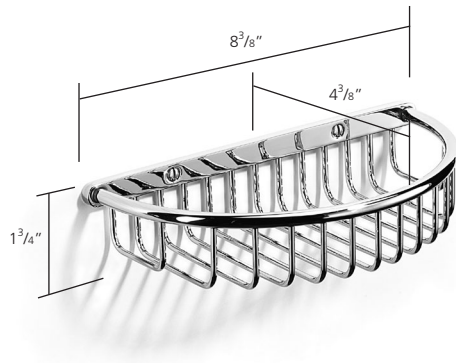

## N153 Shower basket

Finishes: Chrome, Polished Nickel, Satin Nickel  
Visible fix

UK and Worldwide Customer Service Team:  
+44 (0)121 766 4200  
[www.samuel-heath.co.uk](http://www.samuel-heath.co.uk)