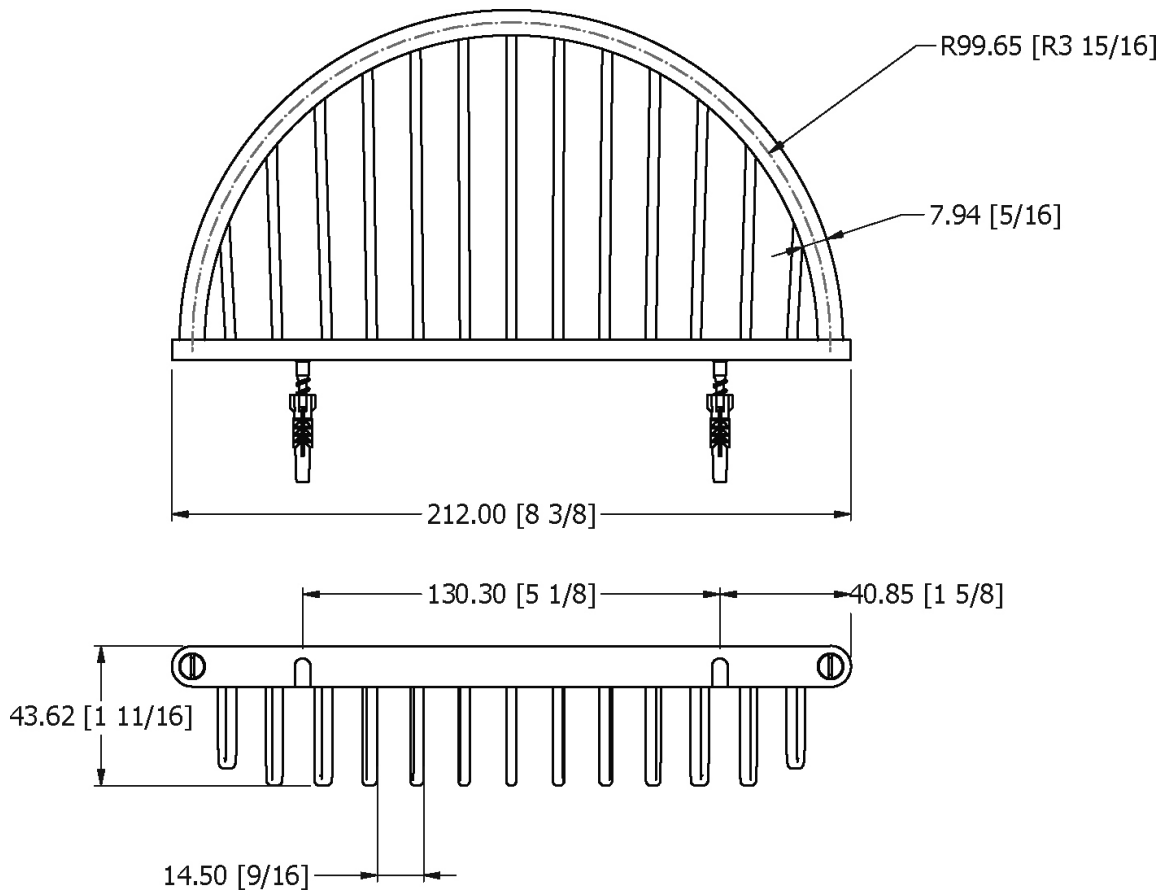

SAMUEL HEATH

Product Number: N154

Description: Shower basket with concealed fix, 8 3/8" W x 1 3/4" D

Finishes Available

Chrome Plate

Polished Nickel

Satin Nickel
(US15)

Specification Drawing