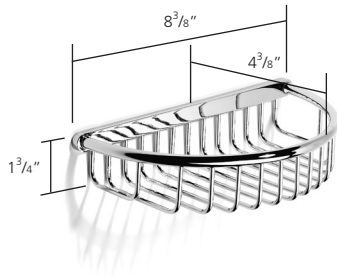

## N154 Shower basket

Finishes: Chrome, Polished Nickel, Satin Nickel  
Concealed fix

UK and Worldwide Customer Service Team:  
+44 (0)121 766 4200  
[www.samuel-heath.co.uk](http://www.samuel-heath.co.uk)