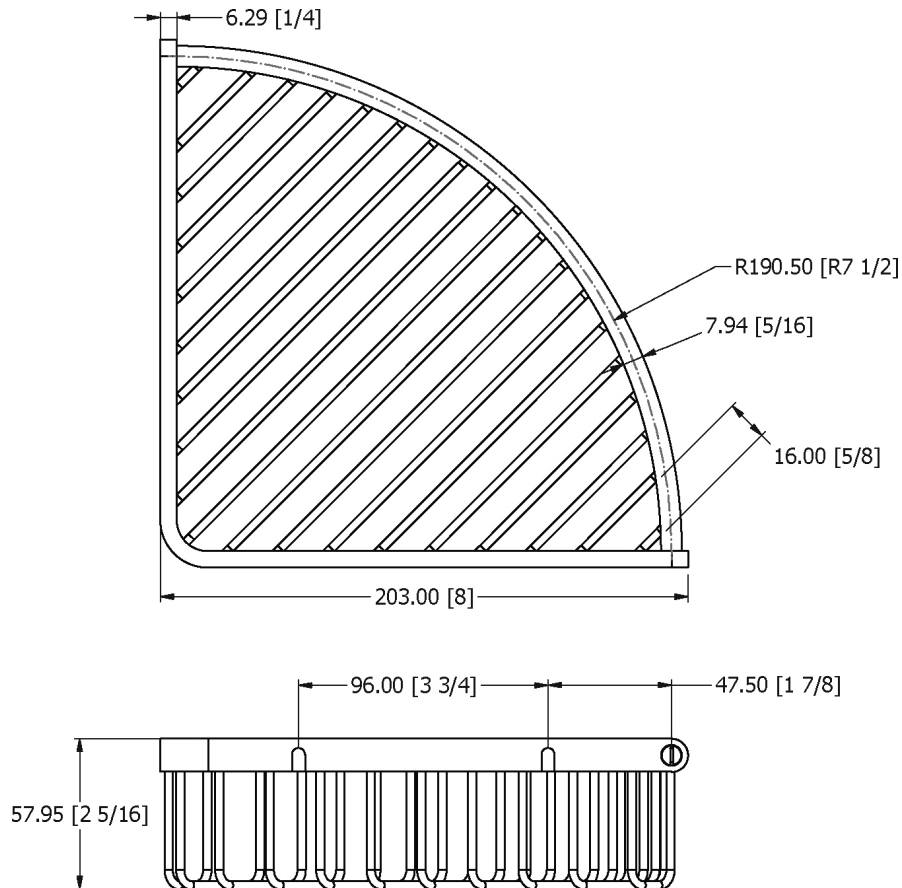

# SAMUEL HEATH

**Product Number:** N156-XL

**Description:** Corner shower basket with concealed fix, 8" W x 2 1/4" D

## Specification Drawing