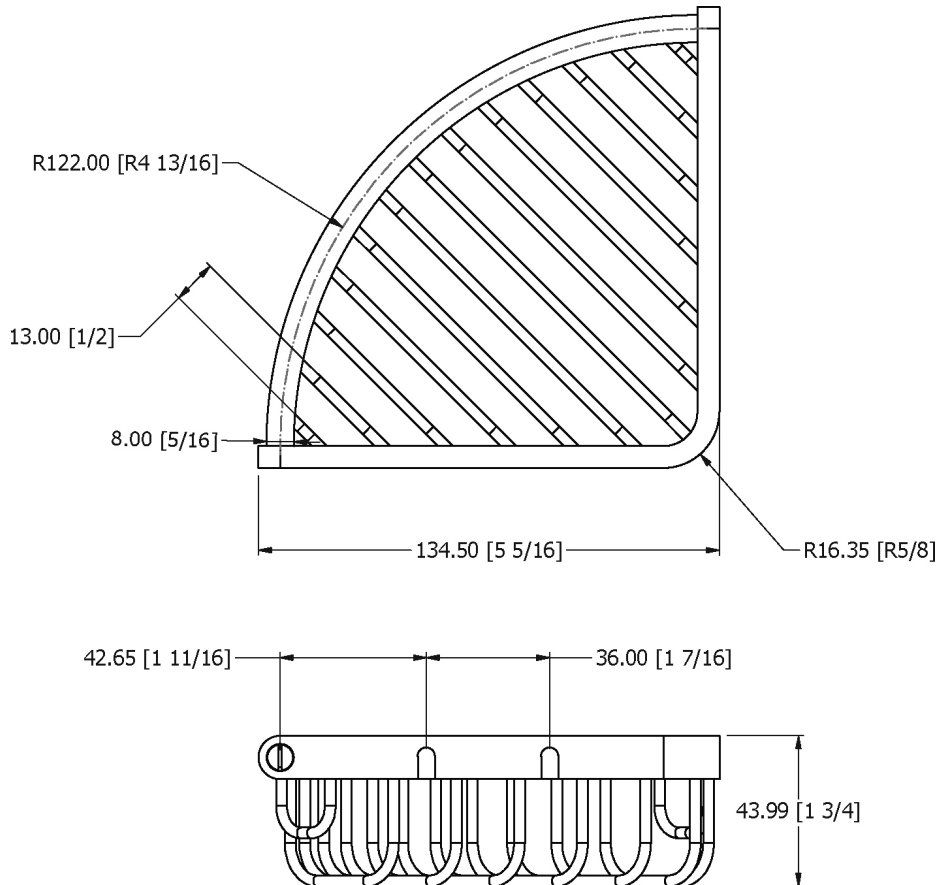

Specification Drawing

UK Customer Service

Leopold Street
Birmingham
B12 0UJ
Tel: +44 121 766 4200
Email: info@samuel-heath.com

US Customer Service

Federal I.D. No. 58-1504682
Email: usa@samuel-heath.com

Specification Enquiries

Design Centre Chelsea Harbour
1st Floor, North Dome, London
SW10 0XE
Tel: 020 7352 0249
Email: showroom@samuel-heath.com