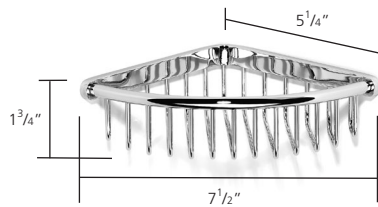

N156 Corner shower basket

Finishes: Polished Brass, Chrome, Polished Nickel, Satin Nickel
Concealed fix

UK and Worldwide Customer Service Team:
+44 (0)121 766 4200
www.samuel-heath.co.uk

USA Customer Service Team:
www.samuel-heath.com